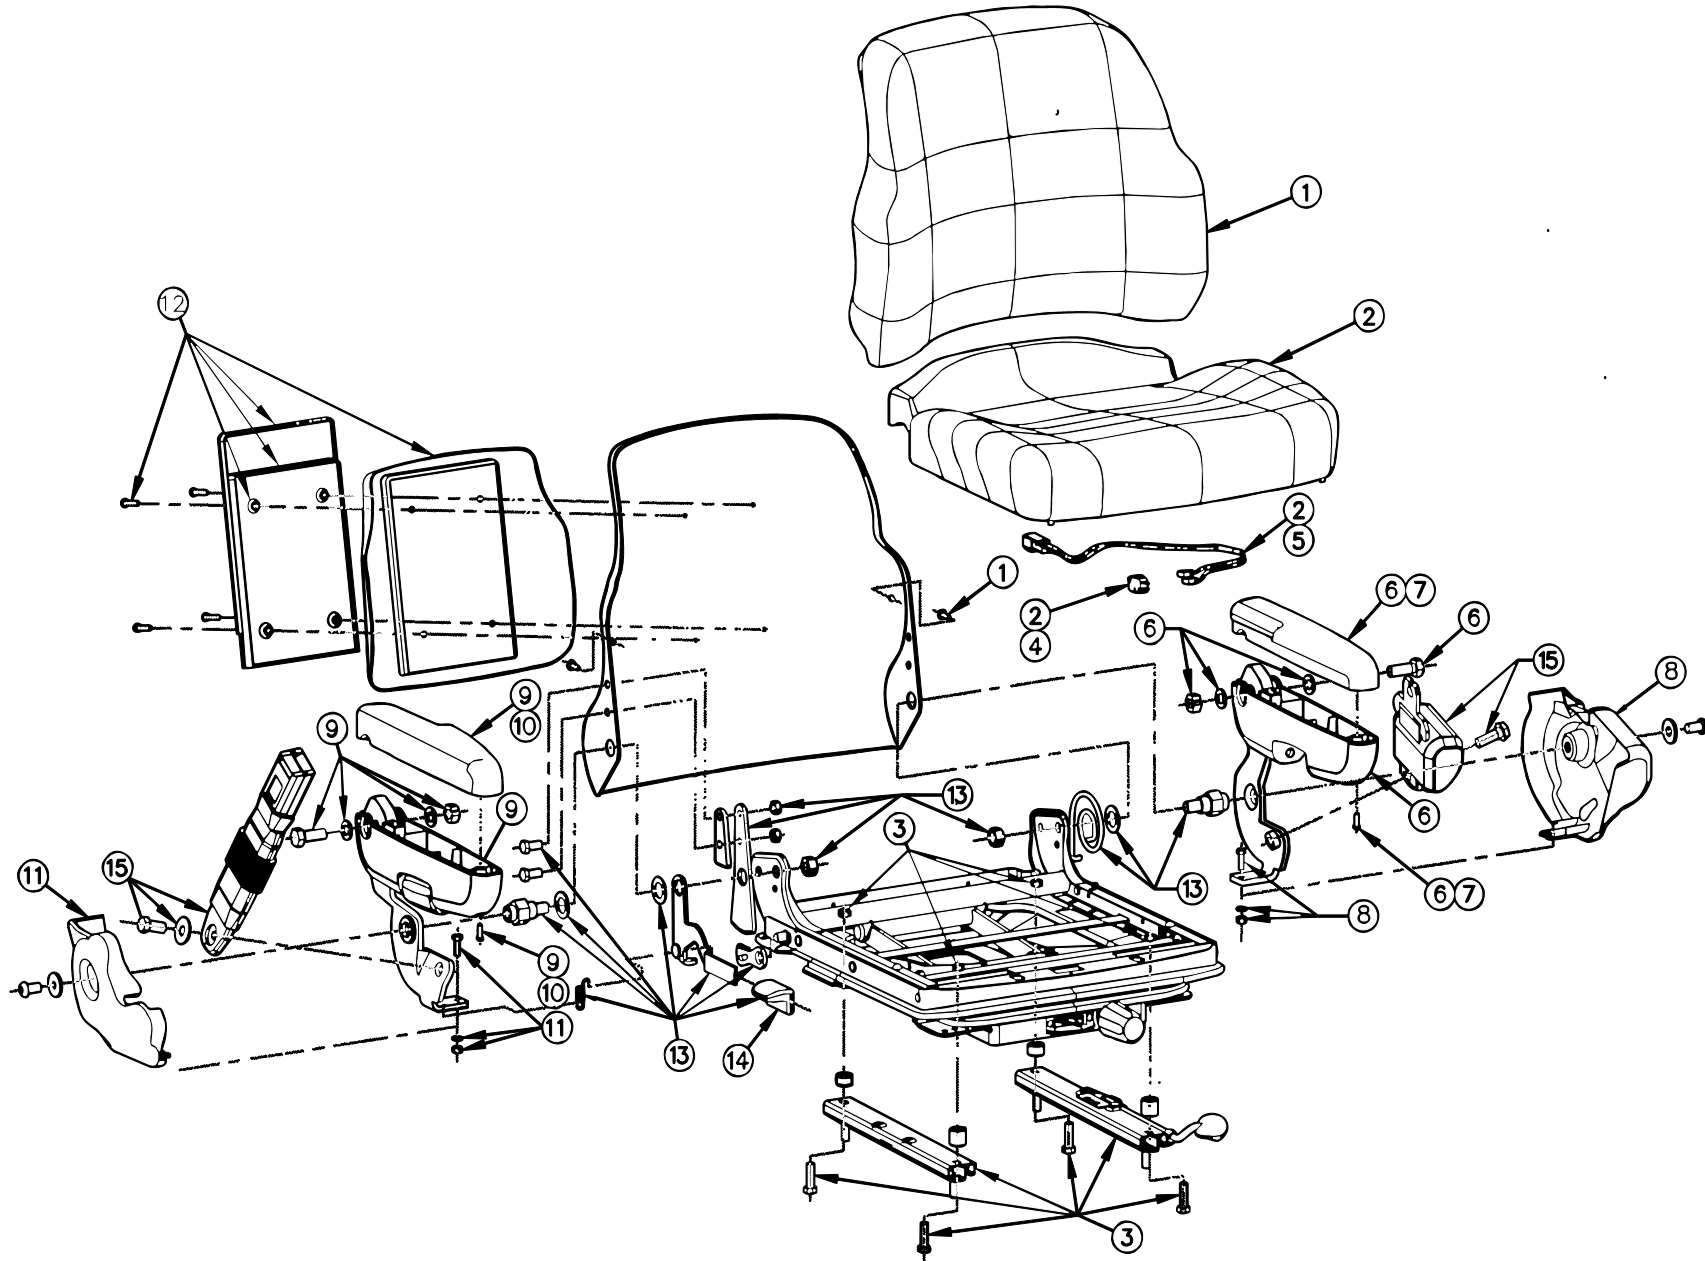

# 1500-1600 SERIES

## SERVICE PARTS LIST DIAGRAM 1

## SERVICE PARTS LIST

Ref No.	Description	Sears Part No.	Storm Velour	Black Fabric	Black V inyl	Storm Velour	List Price in Euro's	List Price in Sterling
<b>SEAT TOP SERVICE ITEMS - DIAGRAM 1.</b>			SA15837.400			SA15836. 400		
<b>Backrest Cushion Kit</b>			OPS	OPS	OPS			
1	Black Vinyl 1503	SA19028. 901						
	Black Vinyl	SA14267.901						
	Black Fabric 1503	SA15869. 100. 901						
	Black Fabric	SA14267. 100. 901						
	Storm Grey Velour	SA14267. 400. 901				Storm Velour		
	Storm Grey Velour 1503	SA15869. 400. 901				Storm Velour		
<b>Seat Cushion Kit</b>								
2	Black Vinyl	SA19133.901			Black Vinyl			
	Black Vinyl OPS	SA14268.901						
	Black Fabric	SA15929. 100. 901						
	Black Fabric OPS	SA15932. 100. 901		Black Fabric				
	Storm Grey Velour	SA15929. 400. 901				Storm Velour		
	Storm Grey Velour OPS	SA15932. 400. 901	Storm Velour					
<b>Fore &amp; Aft Slide Kit</b>								
3	6" Studs	SA15717. 901			X			
<b>Seat Switch</b>								
4	Seat Switch	S11953. 901	X		X	X		
5	Harness	S12802. 901	X		X	X		
<b>Seat Service Items</b>								
6	Left Hand Armrest	SA15792. 901	X		X	X		
6a	LH Armrest & Bracket Kit	SA19109						
6b	LH Bracket Kit	SA15827. 901						
7	Cap, Left Hand Armrest Kit	SA15794. 901	X		X	X		
8	Cover, Left Hand	S15337. 901	X		X	X		
9	Right Hand Armrest Kit	SA15793. 901	X		X	X		
9a	RH Armrest & Bracket Kit	SA19108						
9b	RH Bracket Kit	SA15826.901						
10	Cap, Right Hand Armrest Kit	SA15795. 901	X		X	X		
11	Cover Right Hand Kit	S15338. 901	X		X	X		
12	Literature Holder Kit	SA15716. 901	X		X	X		
13	Recliner Kit	SA18570	X		X	X		
14	Recliner Knob	S16524. 901	X		X	X		
15	Seat Belt Kit	SA15829. 901	X		X	X		