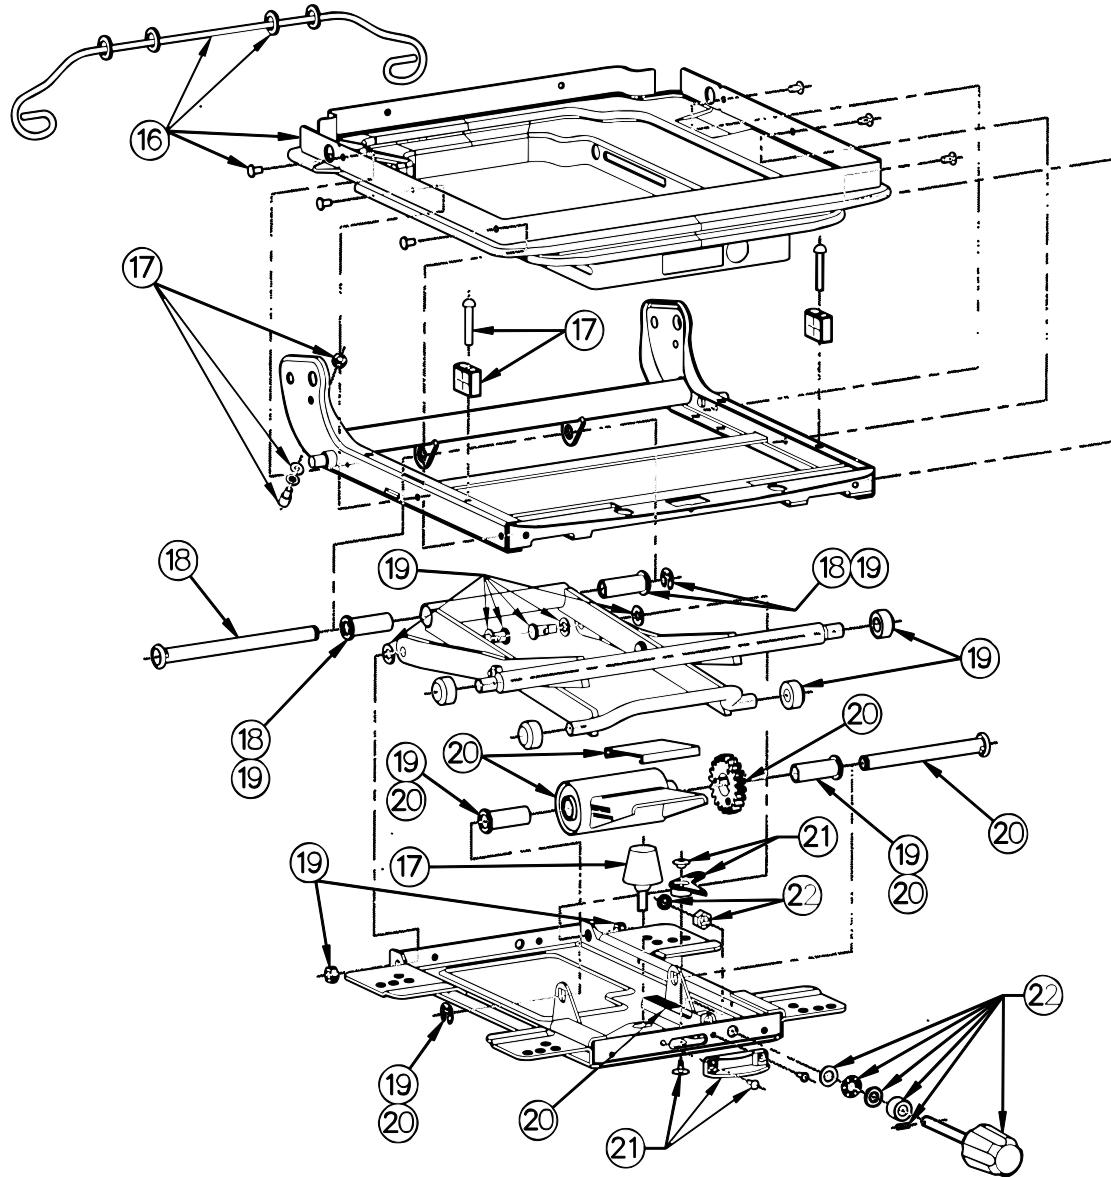

1500-1600 SERIES

SERVICE PARTS LIST DIAGRAM 2